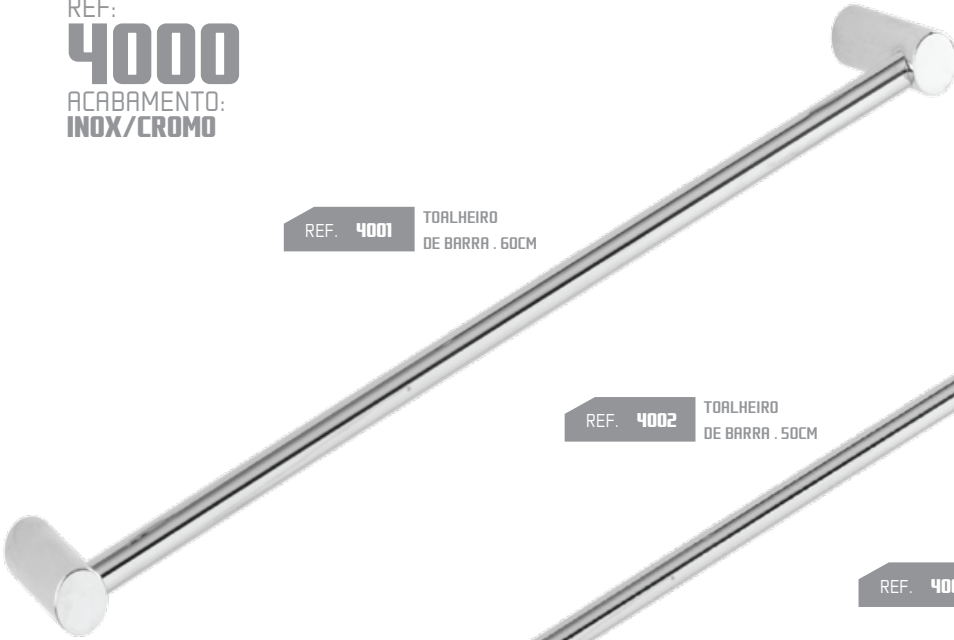

REF. **3006** PORTA COPOS 0,60CM

REF. **3004** PORTA ROLOS COM TAMPA

REF:
4000
ACABAMENTO:
INOX/CROMO

REF. **4001** TOALHEIRO
DE BARRA . 60CM

REF. **4002** TOALHEIRO
DE BARRA . 50CM

REF. **4003** TOALHEIRO
DE BARRA . 30CM