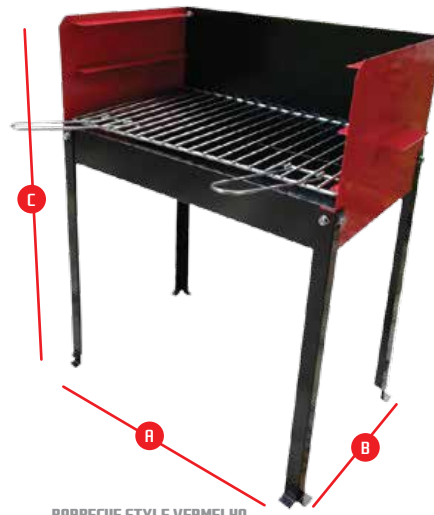

CHURRASQUEIRA SUPER
A600x8400xC830mm

CHURRASQUEIRA POUJAR
A600x8300xC300mm
A480x8330xC300mm

BARBECUE 2 FUROS
A350xB250xC510mm

BARBECUE 3 FUROS
A450xB250xC580mm

BARBECUE STYLE PRETO
A500xB300xC670mm

BARBECUE STYLE VERMELHO
A500xB300xC670mm