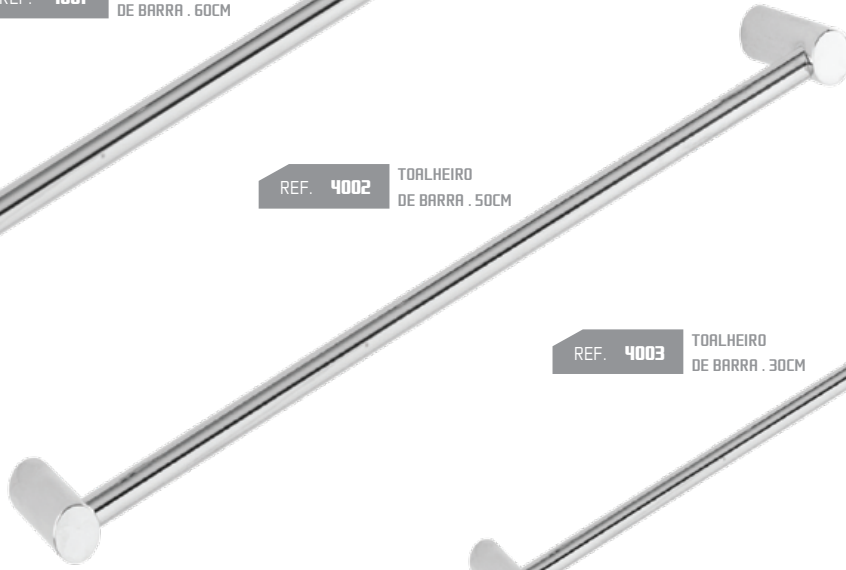

REF. **3006** PORTA COPOS 0,60CM

REF. **3004** PORTA ROLOS COM TAMPA

REF:
4000
ACABAMENTO:
INOX/CROMO

REF. **4001** TOALHEIRO
DE BARRA . 60CM

REF. **4002** TOALHEIRO
DE BARRA . 50CM

REF. **4003** TOALHEIRO
DE BARRA . 30CM