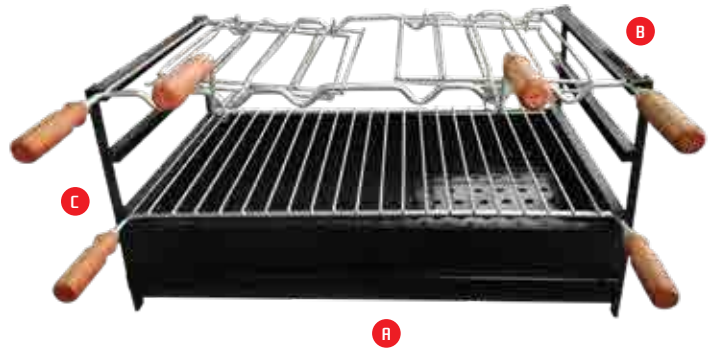

BARBECUE STYLE VERMELHO
A500x8300xC670mm

BARBECUE STYLE PRETO
A500x8300xC670mm

BARBECUE STYLE VERDE
A500x8300xC670mm

BARBECUE IBÉRIA
A680x8330xC580mm
A500x8330xC720mm

BARBECUE LUSO
A600x8390xC830mm

BARBECUE VARANDA
A600x8200xC190mm