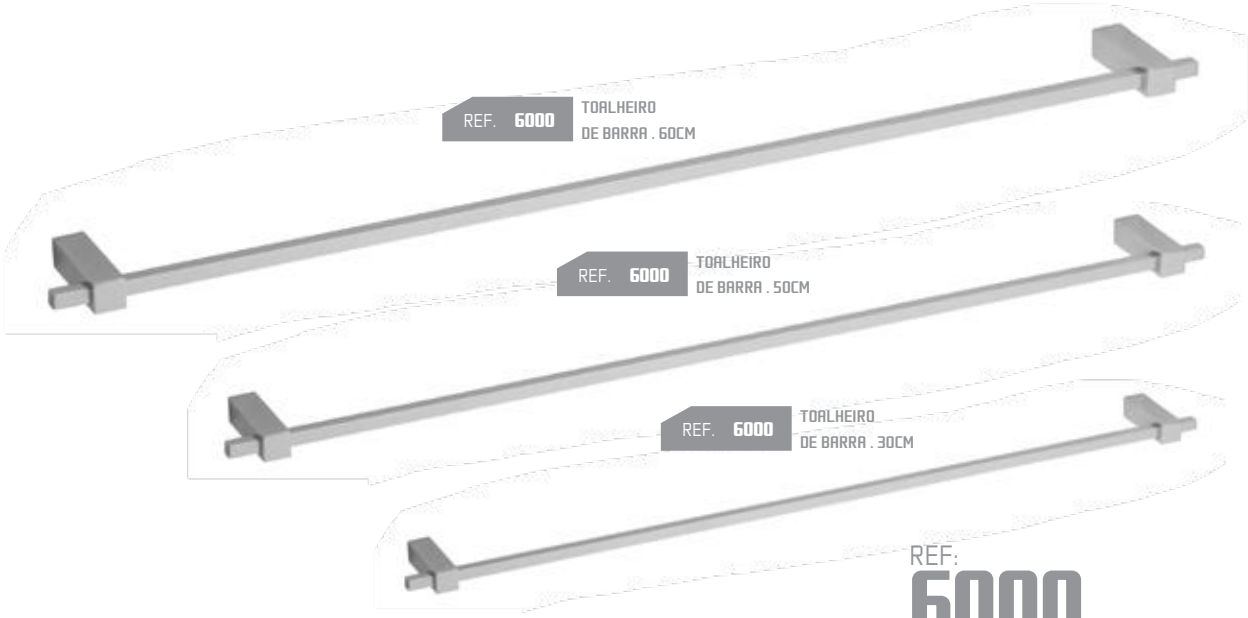

REF. 5000 TOALHEIRO DE BARRA . 50CM

REF. 5000 TOALHEIRO DE BARRA . 30CM

REF. 5000 CABIDE

REF. 5000 PORTA ROLOS

REF: **5000**
ACABAMENTO:
CROMO

CONJUNTO REF.13000
IGUAL À REF. 5000 C/ESPELHO

REF. 6000 TOALHEIRO DE BARRA . 60CM